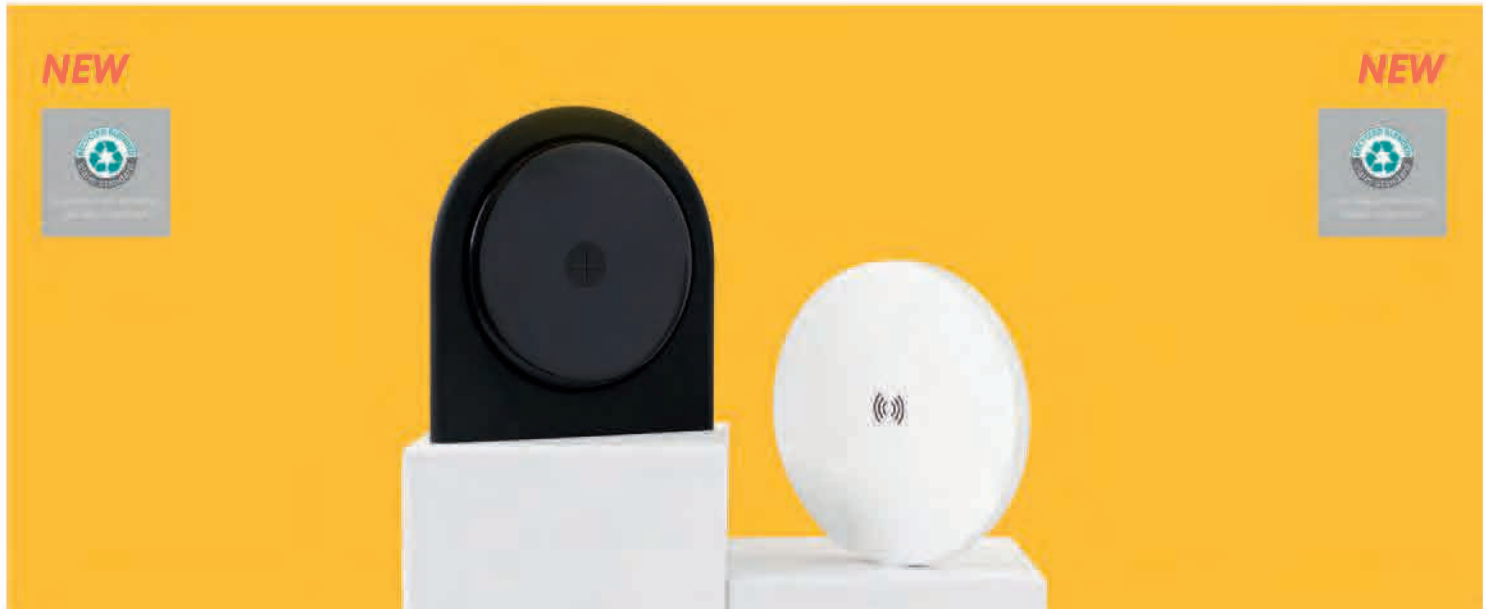

37.849.10

DOCK

WIRELESS CHARGER

Wireless Output: 10W (Max) Size: 11 x 10 x 1.5 cm

Packing: 80/1 Recommended print type: pad print, digital printing

37.851

DRIVE

WIRELESS CHARGER

Wireless Output: 10W (Max) Size: Ø 7 x 0.7 cm

Packing: 120/50/1 Recommended print type: pad print, digital printing

37.837.90

ZENIT

WIRELESS CHARGER

Wireless Output: 15W (Max) Size: Ø 6.5 x 0.7 cm

Packing: 300/1 Recommended print type: laser engraving