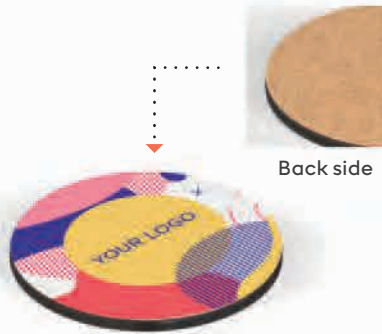

## SUBLI COASTER ROUND

COASTER WITH CORK BOTTOM

Material: MDF Size: Ø9.5 x 0.4 cm

Packing: 200/50 Recommended print type: sublimation

Back side

**NEW** 

 30.070.90