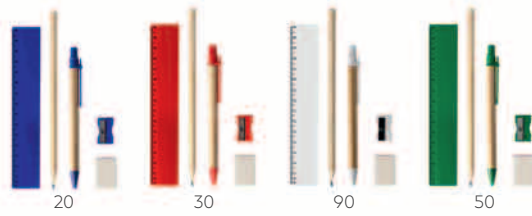

34.466.90  
**LUSH**

NOTE SET

Size: 8.5 x 12.3 x 0.3 cm Packing: 600/100  
 Print info: screen printing

NEW

34.457