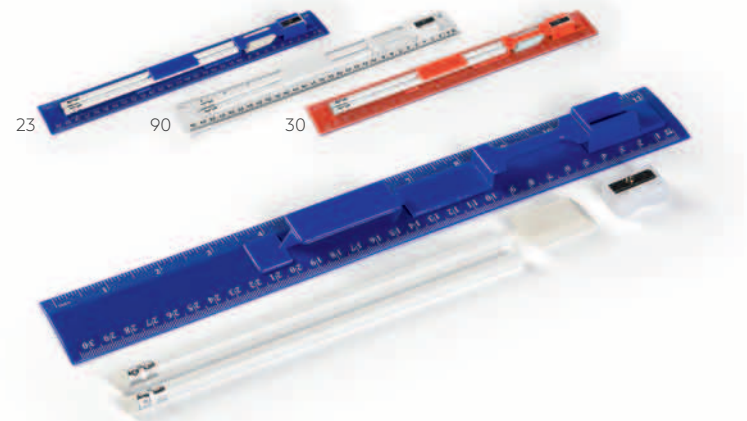

STUDY

STATIONERY SET

Size: 24.2 x 11.2 cm Packing: 200/50/1
Recommended print type: screen printing, transfer printing

NEW

34.501

REMY

STATIONERY SET

Dimension: 31.2 x 4 x 1.8 cm Packing: 200/50/1
Recommended print type: digital printing

34.435.71

LEVEL 20

RULER, 20 cm

Size: 23 x 4 x 0.3 cm Packing: 1000/25
Recommended print type: pad printing, laser engraving, screen printing