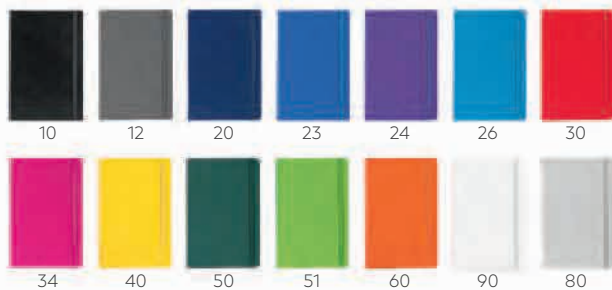

34.177

TOTO
A5 NOTEBOOK

Book block: printed on ivory offset paper 80 g/m², 192 lined pages Cover material: vinyl
Size: 14.4 x 21.4 cm Packing: 20
Recommended print type: screen printing, foil stamping, digital printing