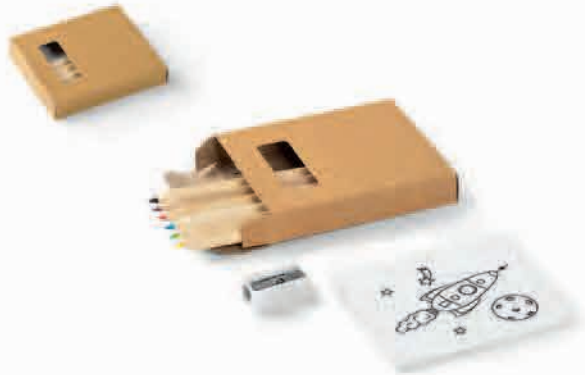

KIDS
34.377.71
DREAM
DRAWING SET

Size: 9 x 7.5 x 1.5 cm Packing: 400/40
Recommended print type: digital printing