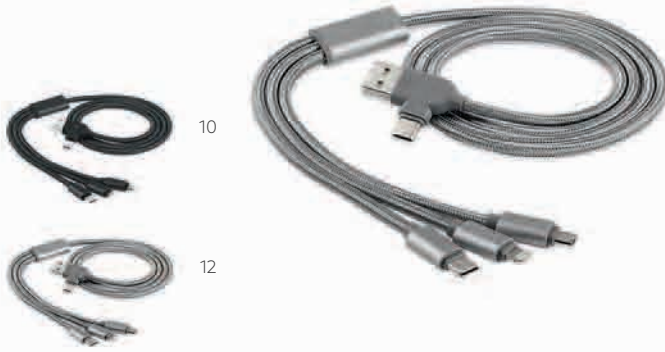

37.633  
 **FLET 6IN1**  
 USB CHARGING CABLE 6 IN 1  
 Length: 1.2 m Packing: 200/50/1  
 Recommended print type: laser engraving

37.604  
 **FLET**  
 USB CHARGING CABLE 3 IN 1  
 Length: 1.2 m Packing: 200/50/1  
 Recommended print type: laser engraving