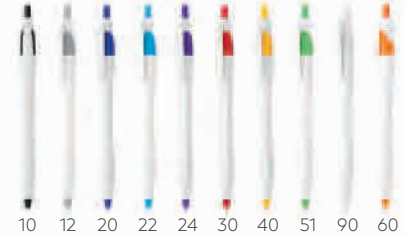

10 12 20 22 24 30 40 51 90 60

10.083
521
PLASTIC BALL PEN

Ink color: blue Size: Ø1x 14.5 cm Packing: 1000/50
Recommended print type: pad printing