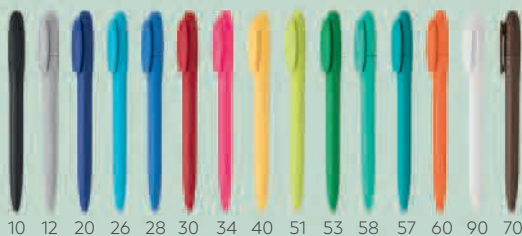

10 12 20 26 28 30 34 40 51 53 58 57 60 90 70

10.145
BAY
MAXEMA PLASTIC BALL PEN
Ink color: blue Size: Ø 1.1 x 13.5 cm Packing: 1000/100
Recommended print type: pad printing, digital printing