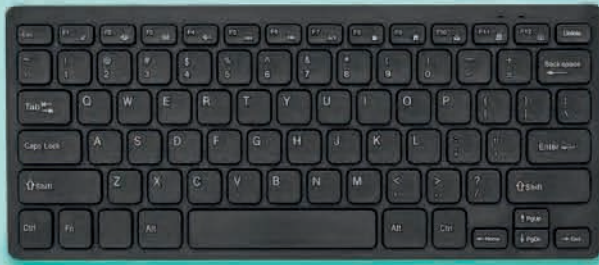

Sublimation

READY