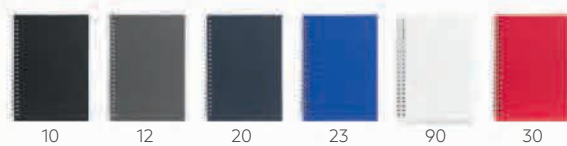

OFFICE

34.326

MONDO WIRE

A5 NOTEBOOK

Book block: printed on white offset paper 80 g/m², 192 lined pages
Cover material: thermo sensitive PU Size: 16.6 x 21.6 cm Packing: 20
Recommended print type: hot stamping, screen printing, foil stamping, laser engraving, digital printing

34.328

GRATZ

A5 WIRE-O NOTEBOOK

Book block: printed on white offset paper 80 g/m², 160 lined pages
Cover material: vinyl Size: 15.4 x 21 cm Packing: 20
Recommended print type: screen printing, foil stamping, digital printing

35.129.88

CLIP

METAL NOTEBOOK CLIP

Size: 1.8 x 1.8 x 0.36 cm Packing: 250/50
Recommended print type: screen printing, laser engraving, 3D sticker

35.139.88

CLIP ROUND

METAL NOTEBOOK CLIP

Size: Ø 2.1 x 0.36 cm Packing: 250/50
Recommended print type: screen printing, laser engraving, 3D sticker