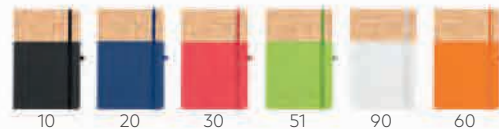

34.538
NOTE CORK

A5 NOTEBOOK

Book block: printed on ivory offset paper 80 g/m², 192 lined pages
Cover material: thermo sensitive PU Size: 14 x 21 cm Packing: 20
Recommended print type: hot stamping, digital printing