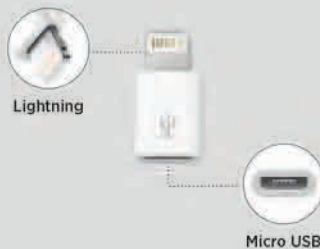

PHONE AND TABLET HOLDER

Material : bamboo Size: 13 x 8 x 1.6 cm Packing: 100/50/1  
Recommended print type: laser engraving

37.838.11

**PIVOT**

4 PORT USB HUB

Size: 8.2 x 1.7 x 0.7 cm Packing: 300/1  
Recommended print type: laser engraving