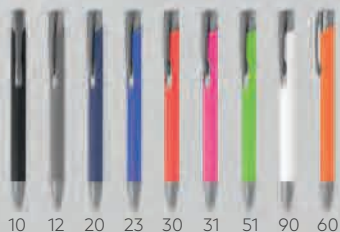

PENS

**NEW** **SOFT TOUCH**

11.085  
**OGGI SOFT GRAY**  
METAL BALL PEN

Ink color: blue Size: Ø 1x 13.8 cm Packing: 500/50  
Recommended print type: laser engraving, digital printing

11.017  
**OGGI**  
METAL BALL PEN