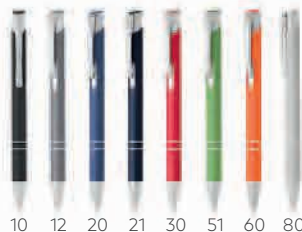

11.017
OGGI
METAL BALL PEN

Ink color: blue Size: Ø 1x 13.8 cm Packing: 600/50
Recommended print type: laser engraving, 10, 40, 90 - pad printing

11.053
OGGI SOFT
METAL BALL PEN

Ink color: blue Size: Ø 1x 13.8 cm Packing: 600/50
Recommended print type: laser engraving, digital printing

SOFT TOUCH