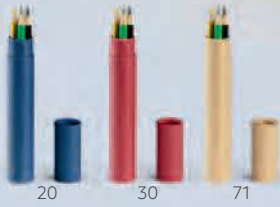

### LEVEL 30

RULER, 30 cm

Size: 33 x 4 x 0.3 cm Packing: 500/25  
Recommended print type: pad printing, laser engraving, screen printing

NEW

OFFICE

20 30 71

34.517

PASTEL