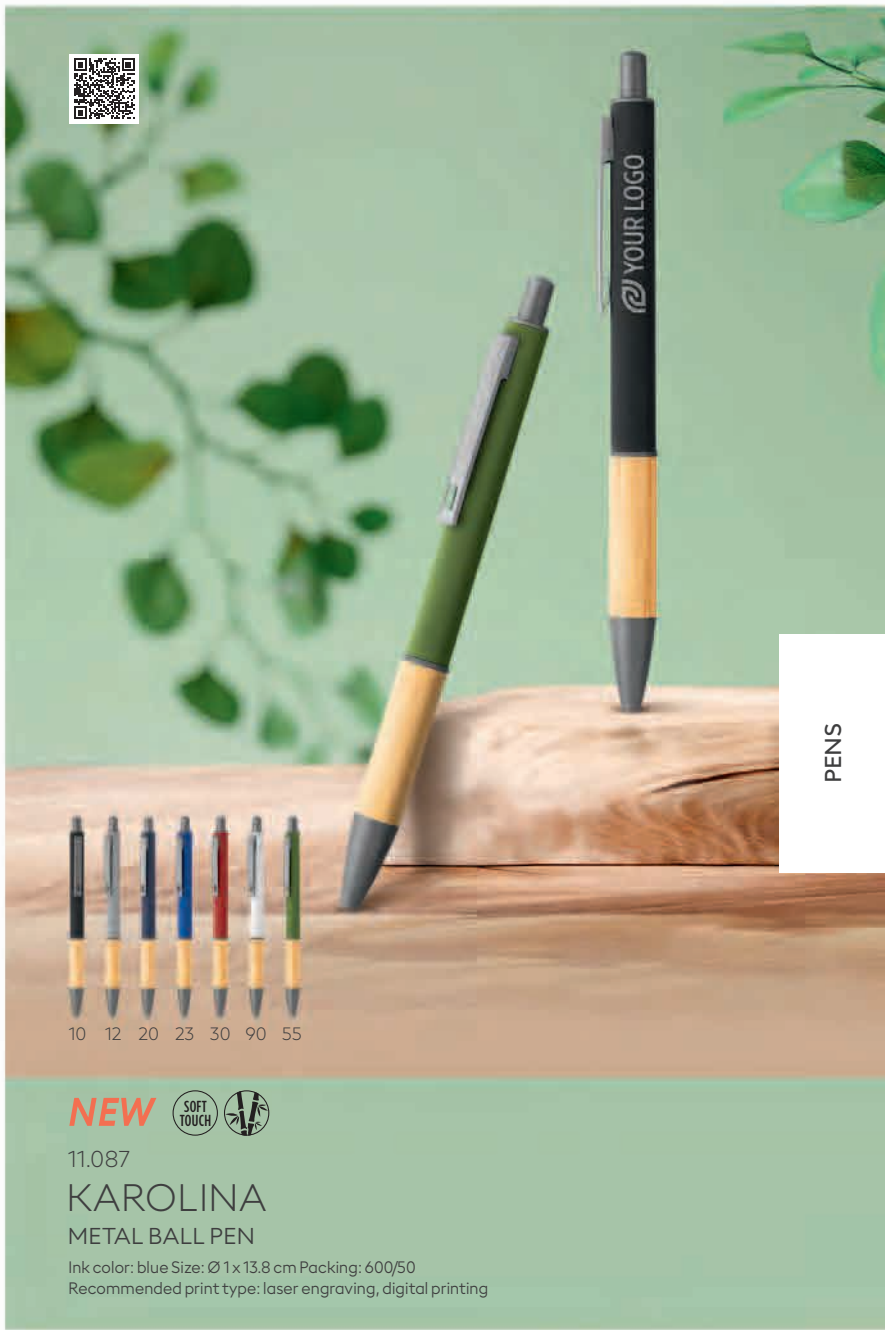

ALBERGO

METAL TOUCH BALL PEN

Ink color: blue Size: Ø 0.8 x 13.6 cm Packing: 1000/50
Recommended print type: pad printing

PENS