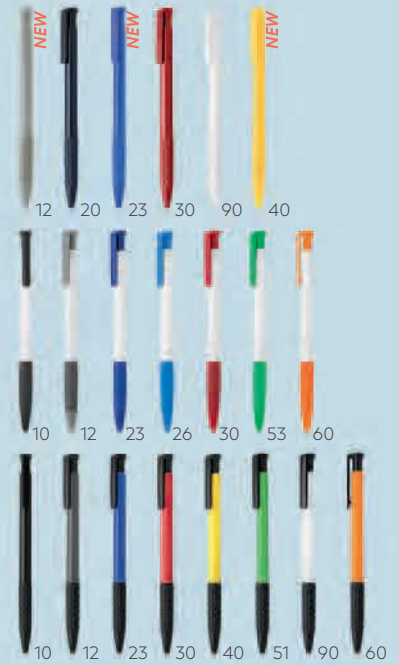

10.183
3001
PLASTIC BALL PEN

Ink color: blue Size: Ø 0.9 x 14.6 cm Packing: 1000/50
Recommended print type: pad printing

10.189
4001
PLASTIC BALL PEN

Ink color: blue Size: Ø 0.9 x 14.6 cm Packing: 1000/50
Recommended print type: pad printing

10.182
2001
PLASTIC BALL PEN

Ink color: blue Size: Ø 0.9 x 14.6 cm Packing: 1000/50
Recommended print type: pad printing

10 23 30 40 53 90 60

10.161
AMIGA
PLASTIC BALL PEN

Ink color: blue Size: Ø 1 x 13.8 cm Packing: 1000/50
Recommended print type: pad printing