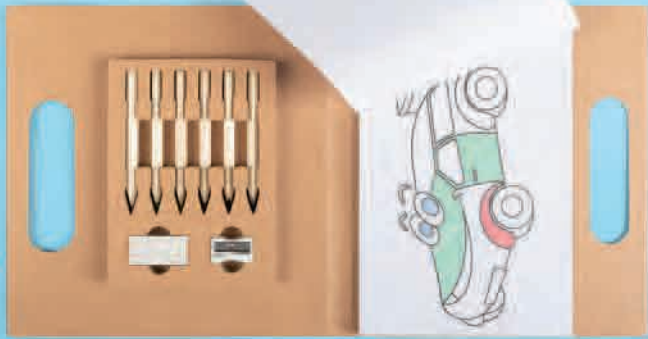

94 OFFICE

NEW **KIDS**

34.518.71
FANTASY
COLORING SET

Size: 20 x 21 x 1.7 cm Packing: 50/25
Recommended print type: digital printing