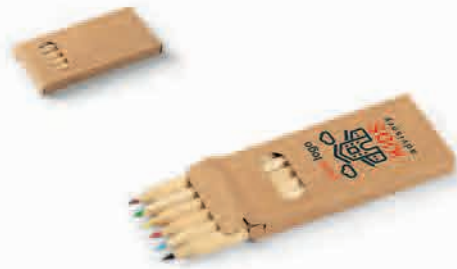

KIDS
34.379.71
SKETCH
COLOR PENCILS, 6/1

Size: 9 x 4.5 x 0.8 cm Packing: 500/25
Recommended print type: pad printing, digital printing, screen printing