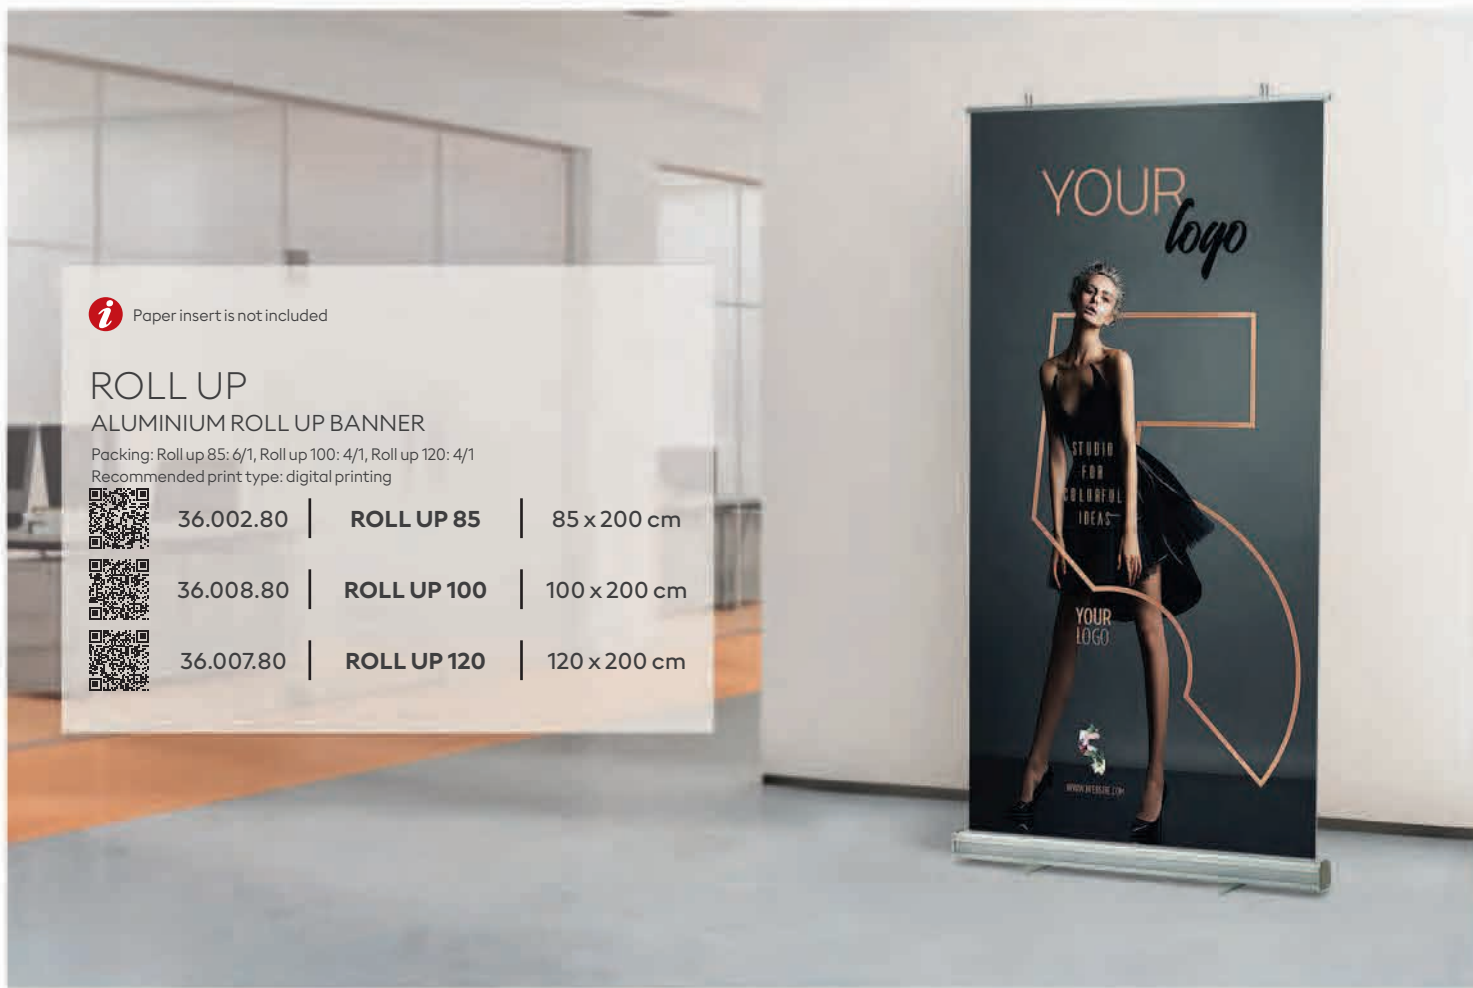

**NEW**

36.027.90  
**BRAND**

PROMO STAND

Header size: 69 x 20 cm Lower part size: 151 x 88 cm  
 Packing: 1 Recommended print type: digital printing

**NEW**

36.029.90  
**PANEL**

PROMO STAND

Header size: 83 x 23 cm Lower part size: 170 x 88 cm  
 Packing: 1 Recommended print type: digital printing